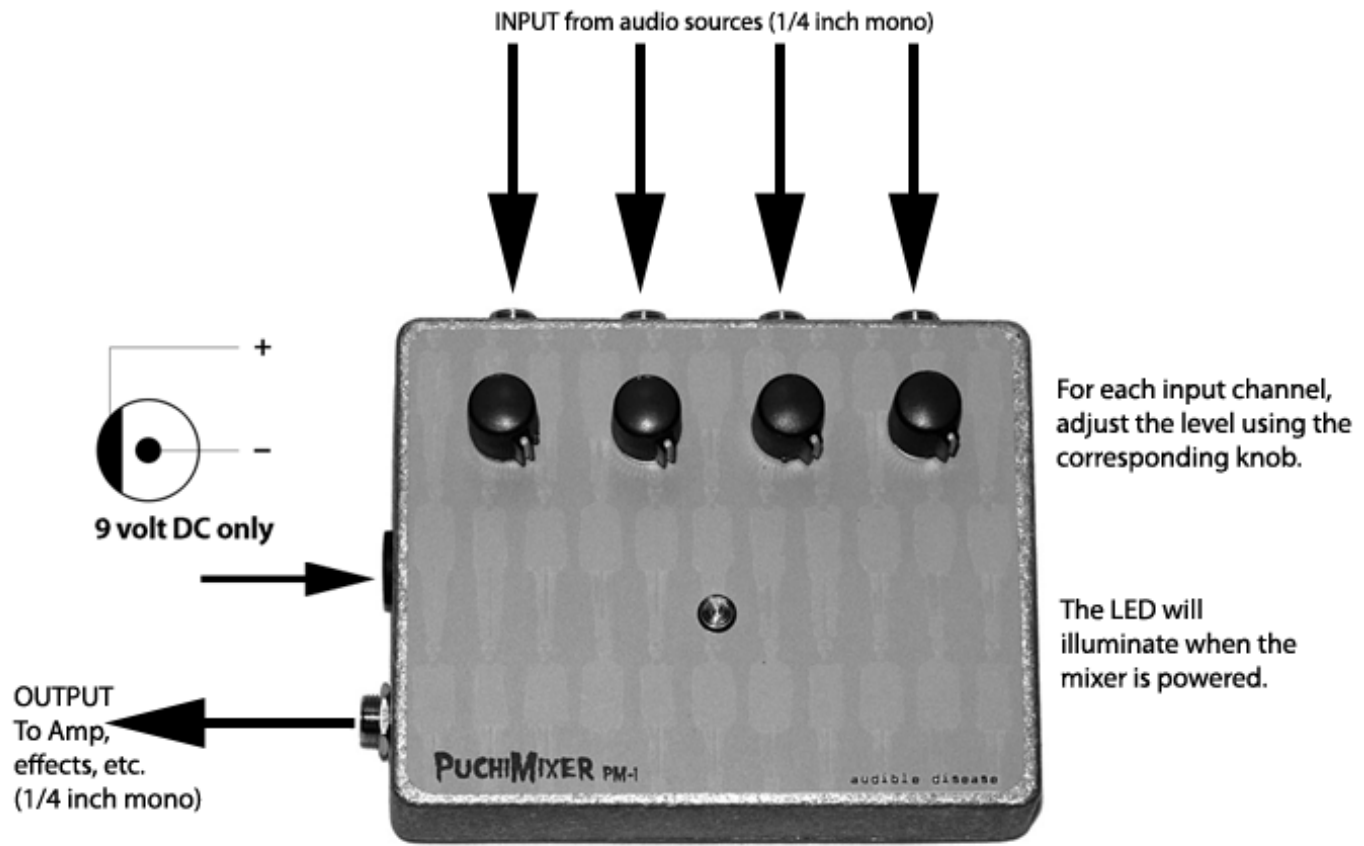

PUCHIMIXER

PM-1

The Audible Disease Puchi Mixer PM-1 is an ultra compact 4 channel active mixer. This no-frills mixer gets the job done with the ability to adjust the levels of up to 4 mono signals and mix them into a single mono output. The small footprint makes the Puchi Mixer PM-1 perfect for small pedal boards. Operates with a standard 9-volt DC power supply with a barrel type negative center tip. Audible Disease recommends the Visual Sound 1 SPOT power adapter.